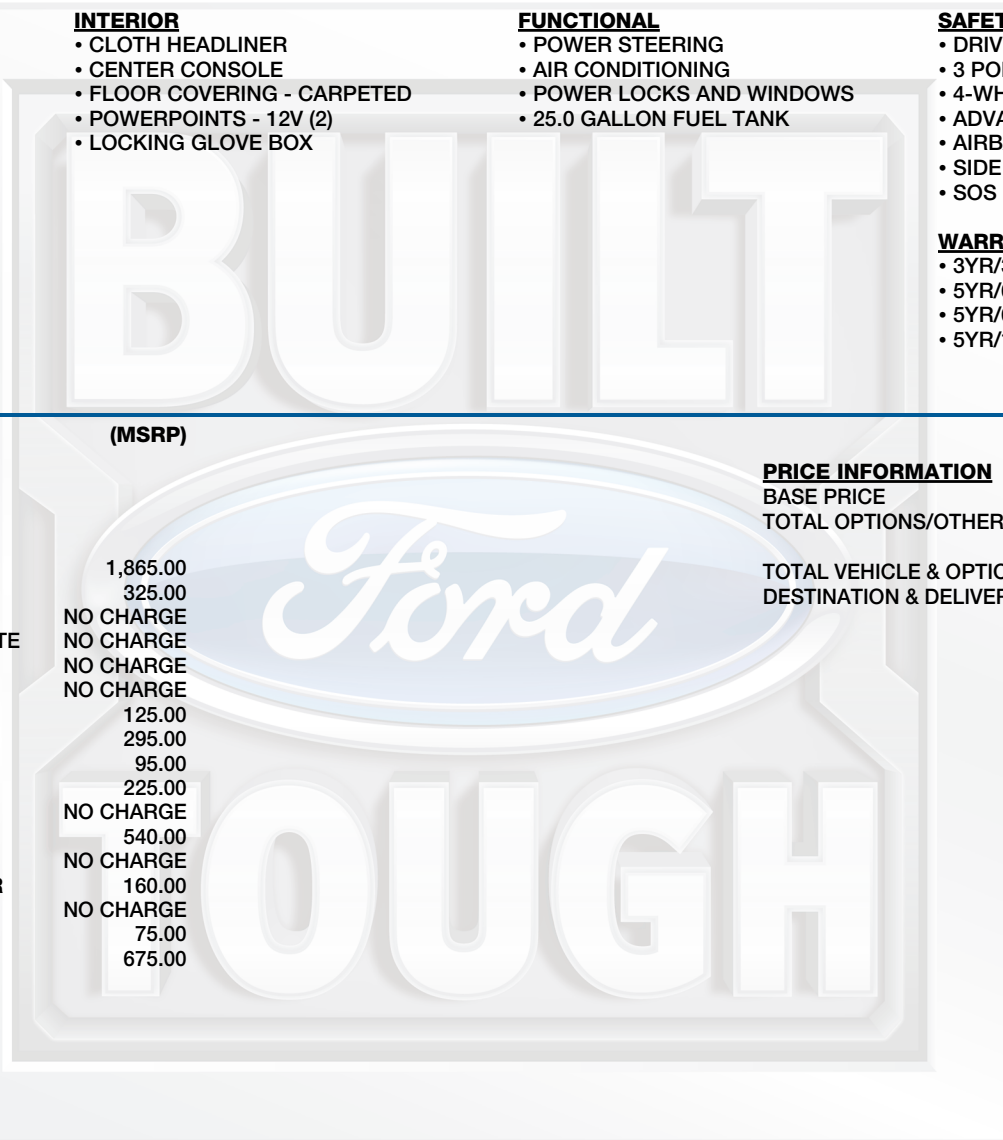

Go Further

ford.com

VEHICLE DESCRIPTION

TRANSIT

JK A95800

2018 350 HD PASSENGER WAGON
XLT TRIM
3.5L GTDI V6 ENGINE
6-SPD AUTO SELECT SHIFT TR

EXTERIOR
OXFORD WHITE
INTERIOR
PEWTER CLOTH

STANDARD EQUIPMENT INCLUDED AT NO EXTRA CHARGE

EXTERIOR

- SPARE TIRE AND WHEEL
- RAIN SENSING WIPERS
- BUMPERS - BLACK
- SINGLE SLIDING SIDE DOOR

INTERIOR

- CLOTH HEADLINER
- CENTER CONSOLE
- FLOOR COVERING - CARPETED
- POWERPOINTS - 12V (2)
- LOCKING GLOVE BOX

FUNCTIONAL

- POWER STEERING
- AIR CONDITIONING
- POWER LOCKS AND WINDOWS
- 25.0 GALLON FUEL TANK

SAFETY/SECURITY

- DRIVER/PASSENGER AIR BAGS
- 3 POINT SAFETY BELTS
- 4-WHEEL DISC BRAKES W/ABS
- ADVANCETRAC W/RSC
- AIRBAGS - SAFETY CANOPY
- SIDE AIRBAGS
- SOS POST CRASH ALERT SYS

WARRANTY

- 3YR/36000 BUMPER TO BUMPER
- 5YR/60,000 ROADSIDE ASSIST
- 5YR/60,000 POWERTRAIN
- 5YR/100,000 DIESEL ENGINE